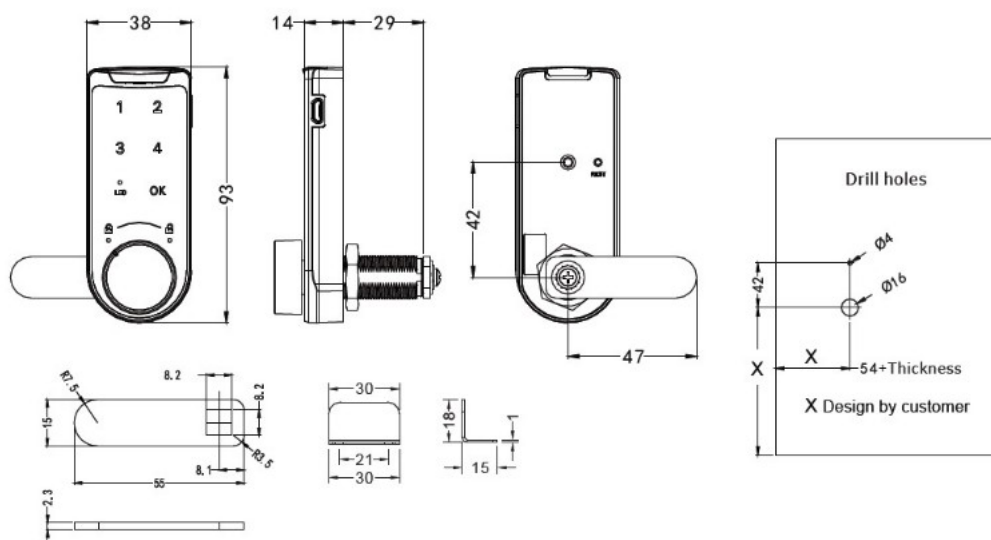

PRODUCT SHEET

Description:

Elec. Combination Cam Lock, "Marc", Public, Silver/Black Body, Incl. Striking Plate & Straight Cam Plate CE: 47mm, (Battery CR2032 Not Included) - Download Userguide, From www.siso.dk

Item number:

14.60.390-0

Units	Box	Carton	HS Code	Barcode
Pcs.	1	50	8301300000	
				5704866479608

SISO A/S

Mileparken 11
DK-2740 Skovlunde
Denmark
VAT: DK 24786013

Phone +45 45 830 900

www.siso.dk
siso@siso.dk